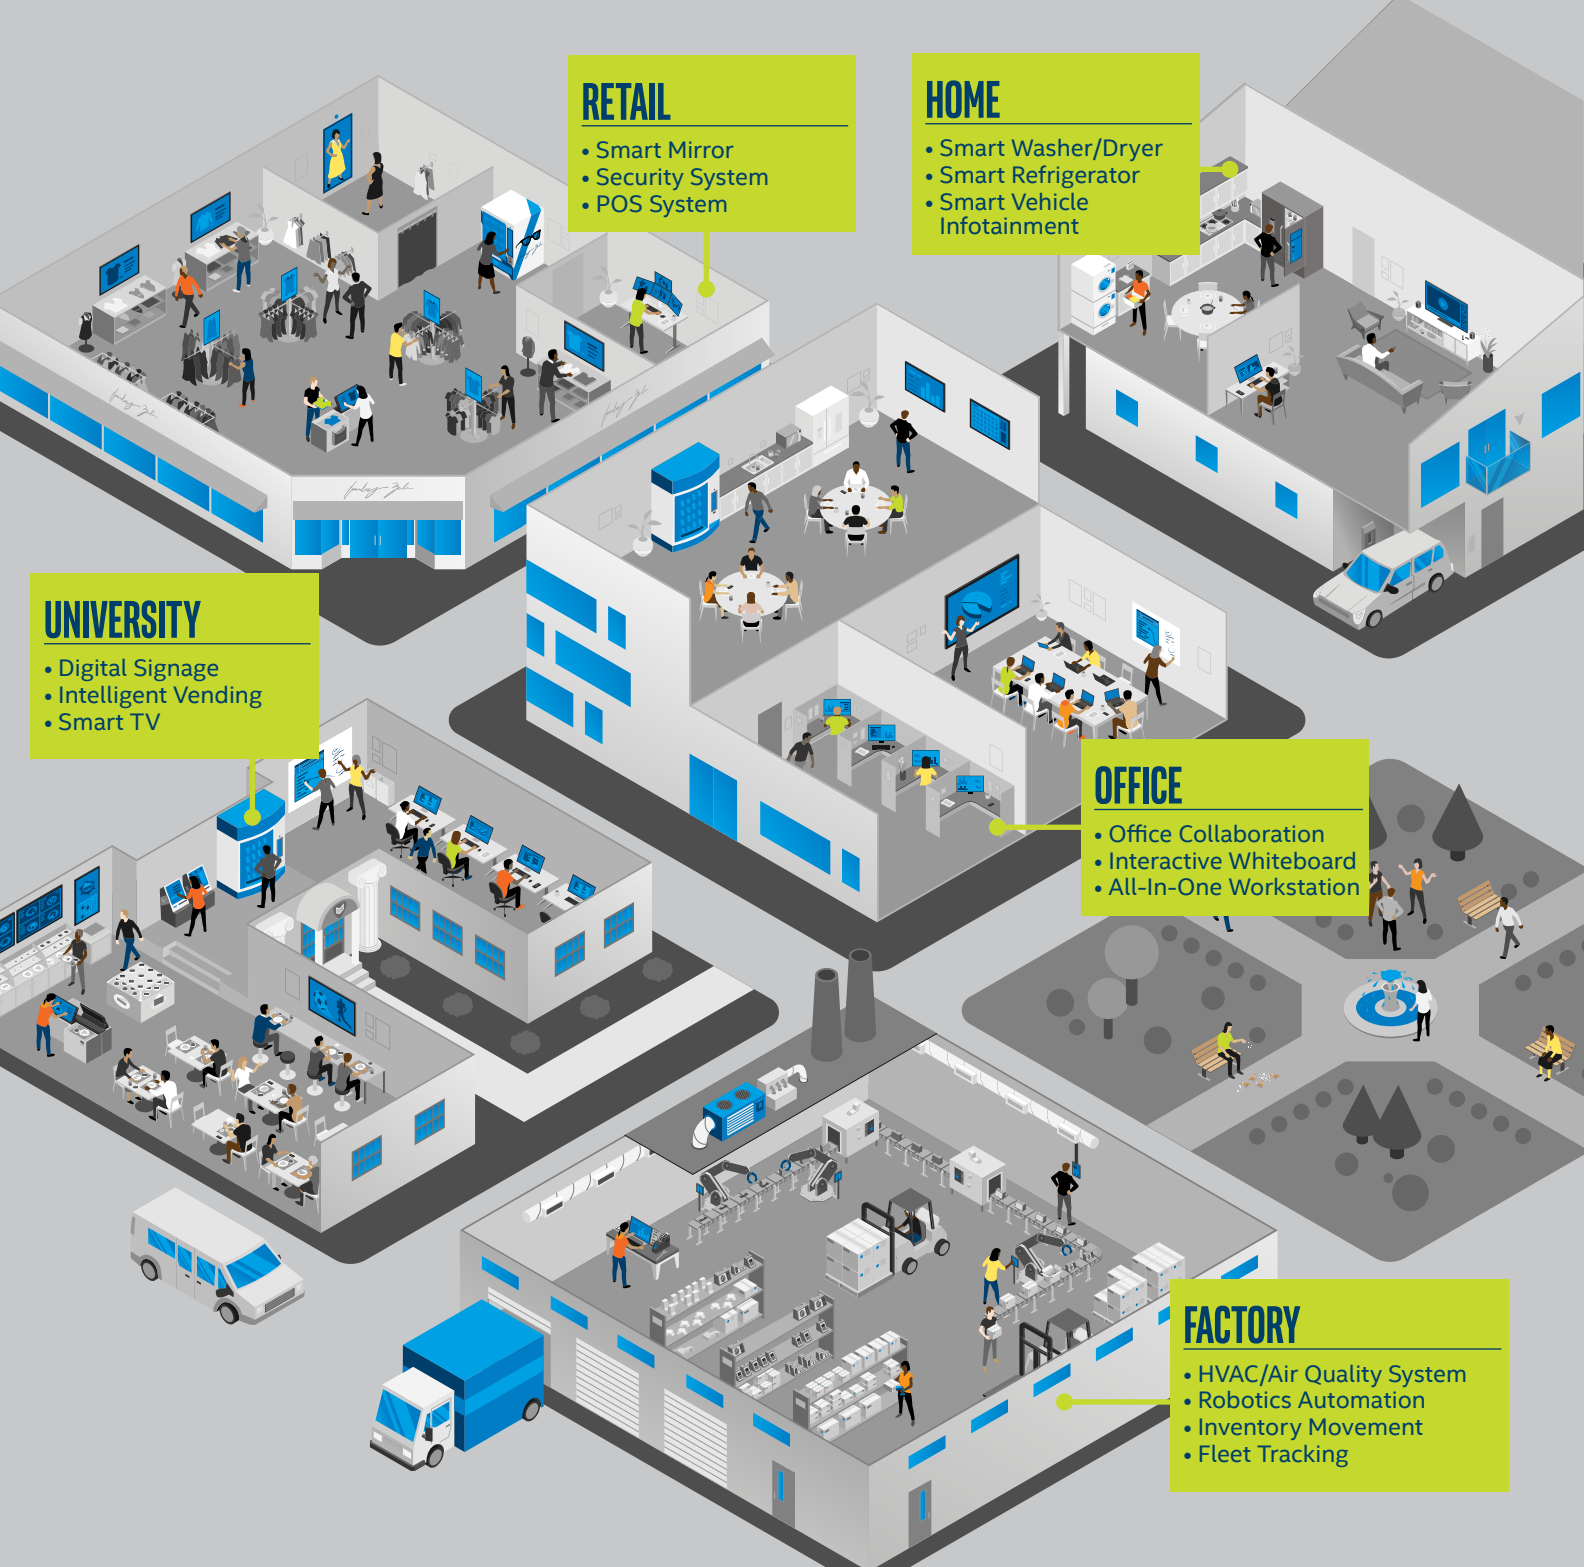

REVOLUTIONIZE COMPUTING

The Intel® Compute Card:
The future is smart.

RETAIL

- Smart Mirror
- Security System
- POS System

HOME

- Smart Washer/Dryer
- Smart Refrigerator
- Smart Vehicle Infotainment

UNIVERSITY

- Digital Signage
- Intelligent Vending
- Smart TV

OFFICE

- Office Collaboration
- Interactive Whiteboard
- All-In-One Workstation

FACTORY

- HVAC/Air Quality System
- Robotics Automation
- Inventory Movement
- Fleet Tracking

IMAGINE

a tiny computer found in unexpected places across the city—making your daily life richer, more informed, and easier. That's the Intel® Compute Card. Revolutionary in size, form, and function, the Compute Card is driving the future of smart computing, turning your world into an enhanced, connected one.

FLEET
TRACKING

INVENTORY
MOVEMENT

IMAGINE

a tiny computer making manufacturing smarter, more efficient, and more productive. That's the Intel® Compute Card. Revolutionary in size, form, and function, the Compute Card is enhancing the factory and making it more economical and connected than ever before.